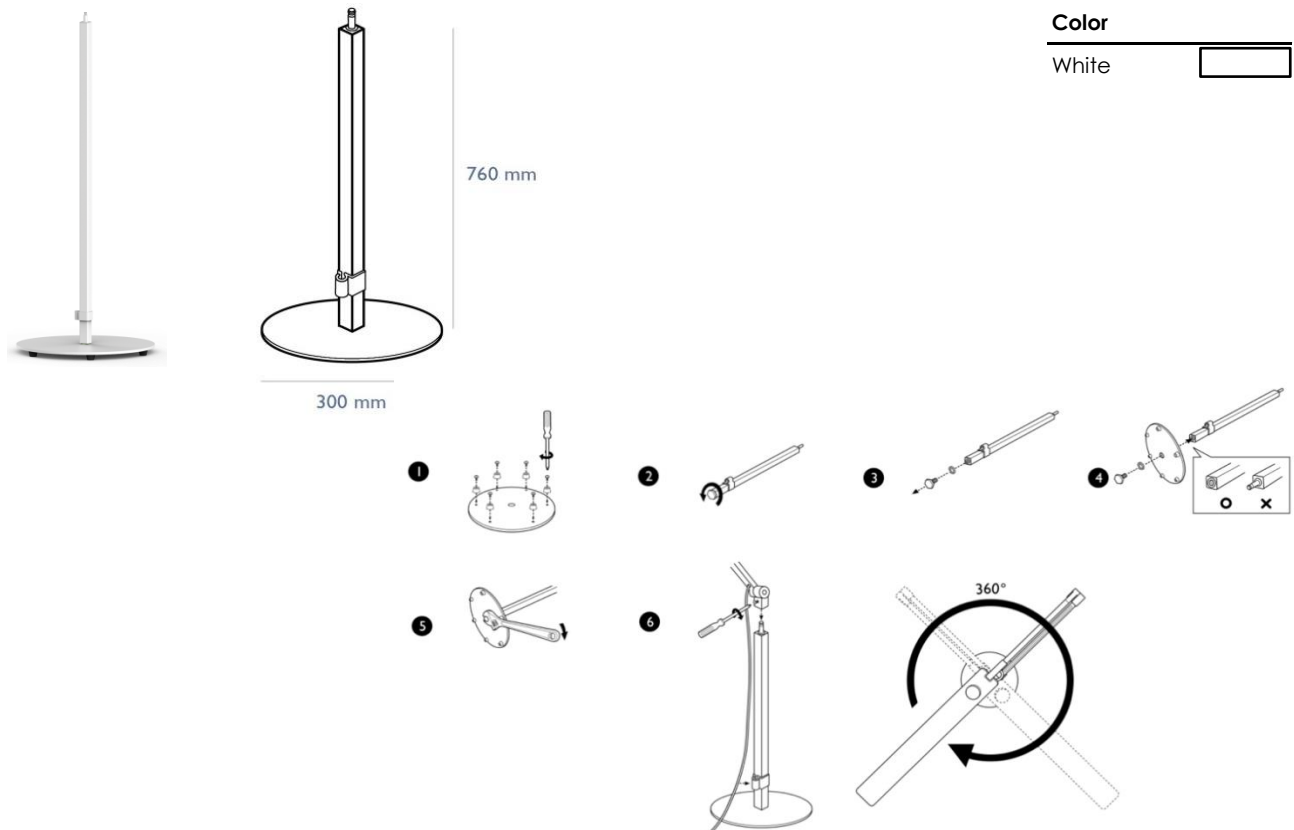

# BenQ WiT Desk Clamp

※This Desk Clamp is only compatible for the WiT desk lamp.

With WiT Desk Clamp to save up more space, WiT LED desk lamp provides lighting for your home or office workspace with high versatility.

Material	Dimension
SPHC	43.6 x 51.0 x 144.0 (mm) 1.7 x 2.0 x 5.7 (inch)

Air Shipment Information		
Q'ty Per pallet	Pallet Size	Pallet Gross Weight
1080	980 x 1140 x 120 (mm) 38.6 x 44.9 x 4.7 (inches)	378 kg 833.4 lbs [without pallet]

Sea Shipment Information		
Q'ty Per Pallet	Pallet Size	Pallet Gross Weight
1080	980 x 1140 x 120 (mm) 38.6 x 44.9 x 4.7 (inches)	378 kg 833.4 lbs [without pallet]

Carton Dimension	Total Weight (with package)	Container Loading (20')
10 sets: 320 x 210 x 140 (mm) 10 sets: 12.6 x 8.3 x 5.5 (inches)	10 sets: 3.5 Kg (w/ carton) 10 sets: 7.7 lbs (w/ carton)	10800

# BenQ WiT Floor Stand Extension

※This Floor Stand Extension is only compatible for the WiT desk lamp.

With Floor Stand Extension, you can transform WiT LED desk lamp into a modern floor lamp to enjoy a joyful reading time in the living room or bedroom.