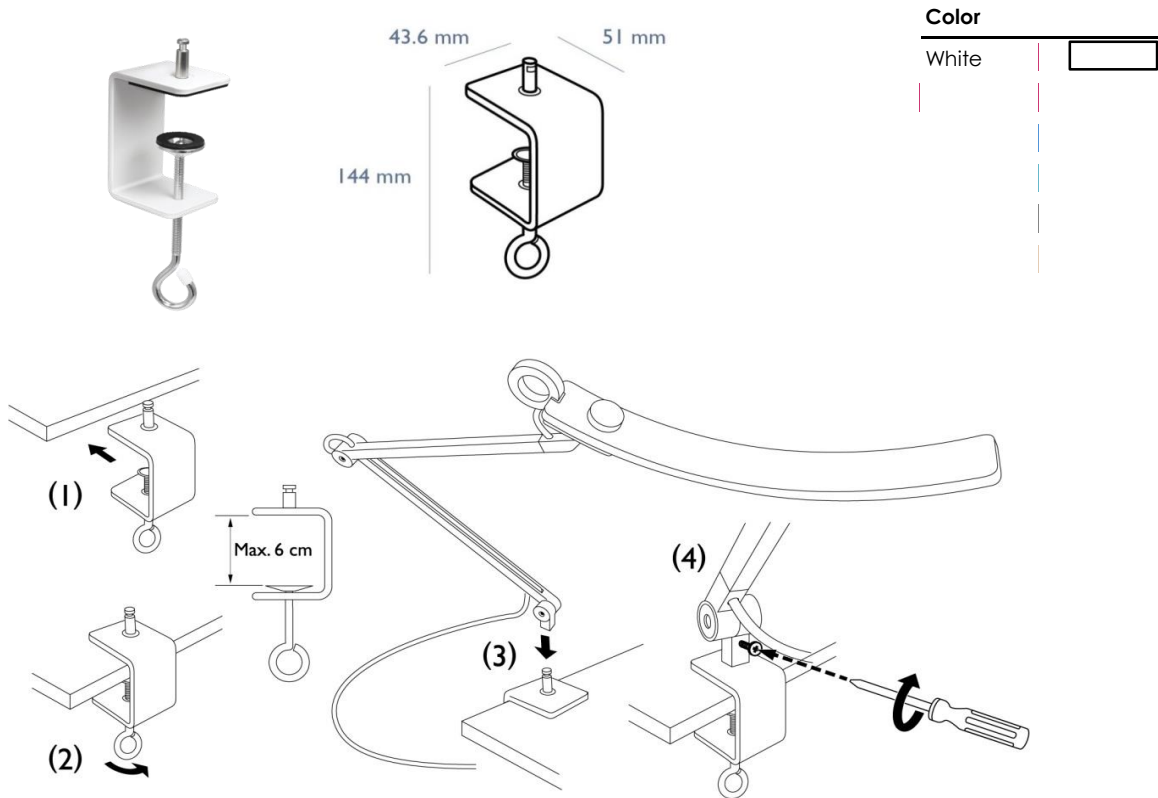

# BenQ WiT Desk Clamp

※This Desk Clamp is only compatible for the WiT desk lamp.

With WiT Desk Clamp to save up more space, WiT LED desk lamp provides lighting for your home or office workspace with high versatility.

Material	Dimension
SPHC	43.6 x 51.0 x 144.0 (mm) 1.7 x 2.0 x 5.7 (inch)

Air Shipment Information		
Q'ty Per pallet	Pallet Size	Pallet Gross Weight
1080	980 x 1140 x 120 (mm) 38.6 x 44.9 x 4.7 (inches)	378 kg 833.4 lbs [without pallet]

Sea Shipment Information		
Q'ty Per Pallet	Pallet Size	Pallet Gross Weight
1080	980 x 1140 x 120 (mm) 38.6 x 44.9 x 4.7 (inches)	378 kg 833.4 lbs [without pallet]

Carton Dimension	Total Weight (with package)	Container Loading (20')
10 sets: 320 x 210 x 140 (mm) 10 sets: 12.6 x 8.3 x 5.5 (inches)	10 sets: 3.5 Kg (w/ carton) 10 sets: 7.7 lbs (w/ carton)	10800

**Color**  
White

Material	Dimension
Stand: Aluminum Base: SPHC	760 x 300 (mm) 29.9 x 11.8 (inch)

Air Shipment Information		
Q'ty Per pallet	Pallet Size	Pallet Gross Weight
60	1200 x 1000 x 125 (mm) 47.2 x 39.4 x 4.9 (inches)	306 kg 674.6 lbs (without pallet)