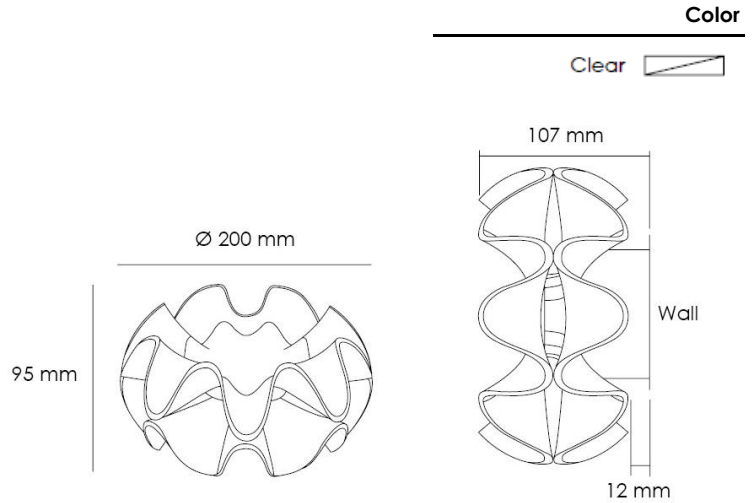

Flamenca Wall

LC11_W

Inspired by the breathtaking movement of Flamenco dancer's ruffled skirt twirling around in the air, Flamenca Wall is an ambient light which captures the playfulness of this true essence. Pressing and holding on the plate, you may pause at any illumination you want. Flamenca Wall is suitable for decorating in multiple lifestyle scenes, including the dining room, bedroom or any other preferable personal space.

Material	LED Color	LED Lifetime	Power Input	Switch
PMMA	Warm White	60,000 hours	AC: 100-240 V/ 50-60Hz	Touch dimmer *
Certification	Net Weight	Power Consumption	Luminous Flux	Color Rendering Index
	0.50 kg (with Wall Mount) 0.73 kg (with ETL Shield & Cover)	3 W (max.)	100 lm	> 80

*A gentle touch on the metallic-like plate will turn on/off the light. Touch and hold on longer of the top plate to achieve various dimming illuminations.

Air Shipment Information			Sea Shipment Information		
Q'ty Per pallet	Pallet Size	Pallet Gross Weight	Q'ty Per pallet	Pallet Size	Pallet Gross Weight
20 big box (20*6=120 sets)	980*1140*120 (mm)	131.8 kg	35 big box (35*6=210 sets)	980*1140*120 (mm)	230.65 kg

Carton Dimension	Total Weight (with package)	Container Loading (20')
Single set: 225*225*135 (mm) 6 sets in big box: 698*240*286 (mm)	Single set: 0.99 kg [with package] 6 sets in big box: 6.59 kg [with package]	350 big box (350*6=2100 sets)